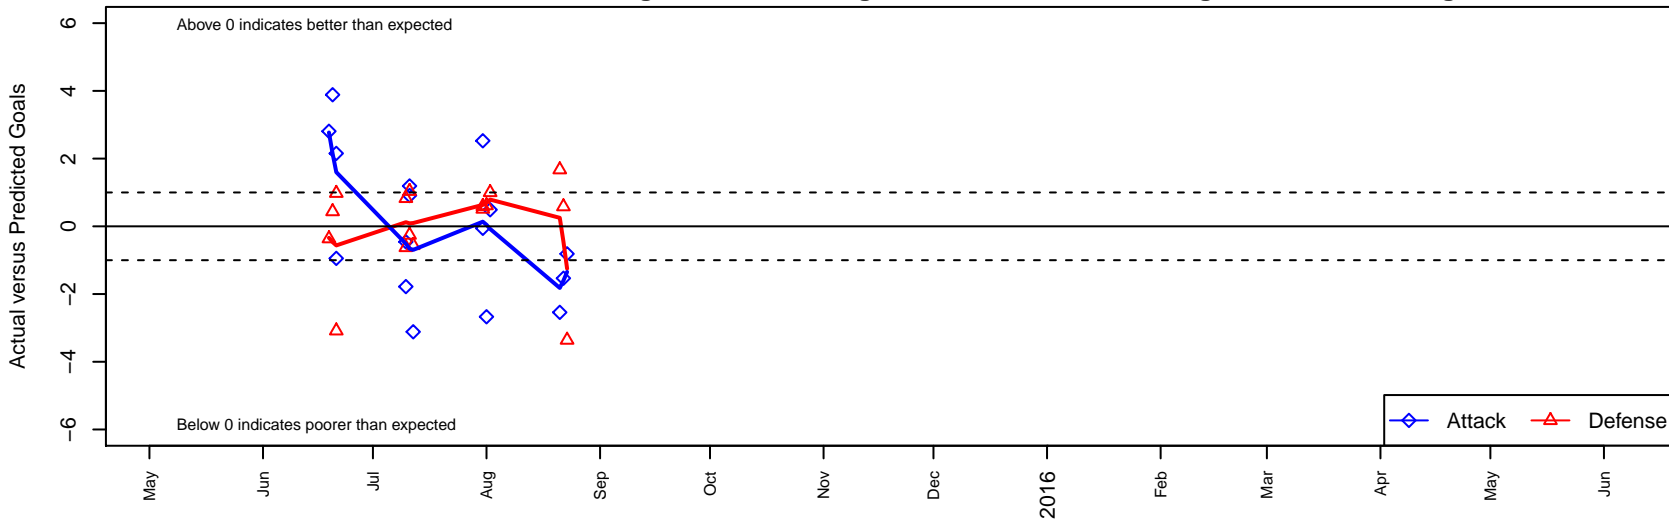

Liga Tlaxtli B04

Liga Tlaxtli
 Skagit, WA
 B04 total strength=600
 attack=0.65 defense=0.38

alt names used:
 LIGA TLAXTLITLAXTLI B11
 LIGA TLAXTLI TLAXTLI B11 (WA)
 SKV Tlaxtli [B04]

Venues played:
 2015 Snohomish United Invt Silver
 2015 KCC BU11 Silver
 2015 WA Rush Cup BU11 Silver U11
 2015 Xtreme Cup BU12 Gold

Liga Tlaxtli B04
 Dots are actual minus expected GF (blue circles) and GA (red triangles).
 Blue line is smoothed change in attack strength. Red is smoothed change in defense strength.

**attack and defense variance (black dot)
relative to other teams
and top 10 in region**

**attack and defense rating
relative to others at age
and all opponents in last 13 months**

**attack and defense rating
relative to others at age
and all opponents in last 13 months**

Performance relative to 13 month average

Performance relative to 13 month average

Distribution of opponents
 Red = Lose zone, Blue = Win zone, Green = Even
 Black line separates win/lose zones

lot. A=Neither has attack advantage, B=Opponent has both attack and defense advantage, C=Opponent has both attack and defense disadvantage, D=Both have