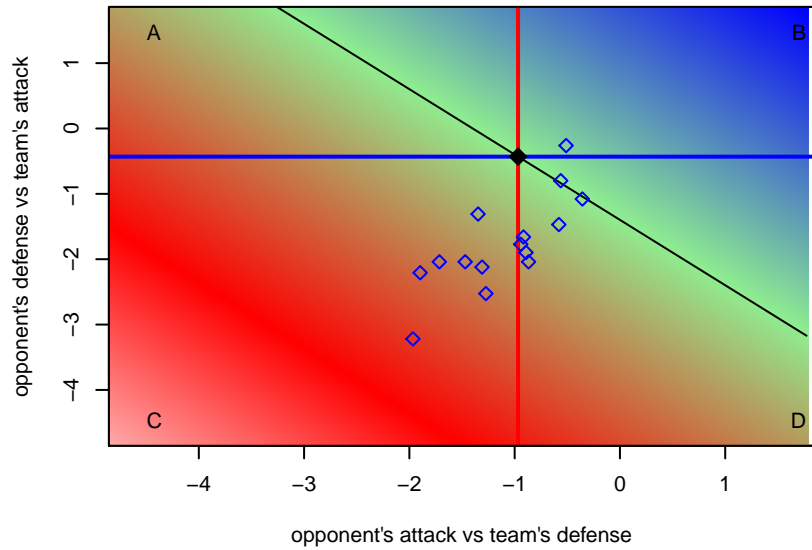

Liga Tlaxtli B04
 Dots are actual minus expected GF (blue circles) and GA (red triangles).
 Blue line is smoothed change in attack strength. Red is smoothed change in defense strength.

**attack and defense variance (black dot)
relative to other teams
and top 10 in region**

**attack and defense rating
relative to others at age
and all opponents in last 13 months**

**attack and defense rating
relative to others at age
and all opponents in last 13 months**

Performance relative to 13 month average

Performance relative to 13 month average

Distribution of opponents
 Red = Lose zone, Blue = Win zone, Green = Even
 Black line separates win/lose zones

lot. A=Neither has attack advantage, B=Opponent has both attack and defense advantage, C=Opponent has both attack and defense disadvantage, D=Both have