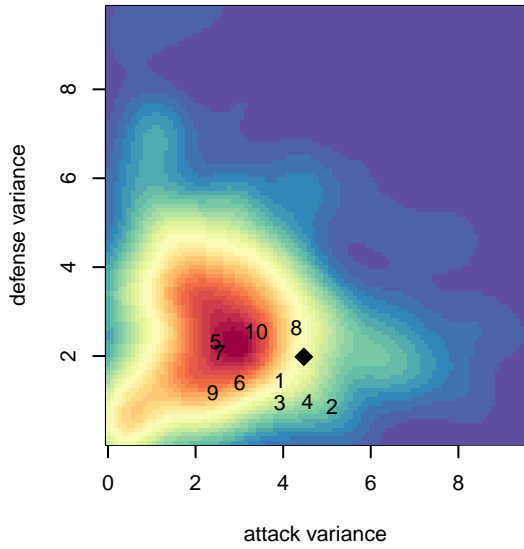

Liga Tlaxtli B04

Liga Tlaxtli
 Skagit, WA
 B04 total strength=600
 attack=0.65 defense=0.38

alt names used:
 LIGA TLAXTLITLAXTLI B11
 LIGA TLAXTLI TLAXTLI B11 (WA)
 SKV Tlaxtli [B04]

Venues played:
 2015 Snohomish United Invt Silver
 2015 KCC BU11 Silver
 2015 WA Rush Cup BU11 Silver U11
 2015 Xtreme Cup BU12 Gold

Liga Tlaxtli B04
 Dots are actual minus expected GF (blue circles) and GA (red triangles).
 Blue line is smoothed change in attack strength. Red is smoothed change in defense strength.

**attack and defense variance (black dot)
relative to other teams
and top 10 in region**

**attack and defense rating
relative to others at age
and all opponents in last 13 months**

**attack and defense rating
relative to others at age
and all opponents in last 13 months**

Performance relative to 13 month average

Performance relative to 13 month average

Distribution of opponents
 Red = Lose zone, Blue = Win zone, Green = Even
 Black line separates win/lose zones

lot. A=Neither has attack advantage, B=Opponent has both attack and defense advantage, C=Opponent has both attack and defense disadvantage, D=Both have