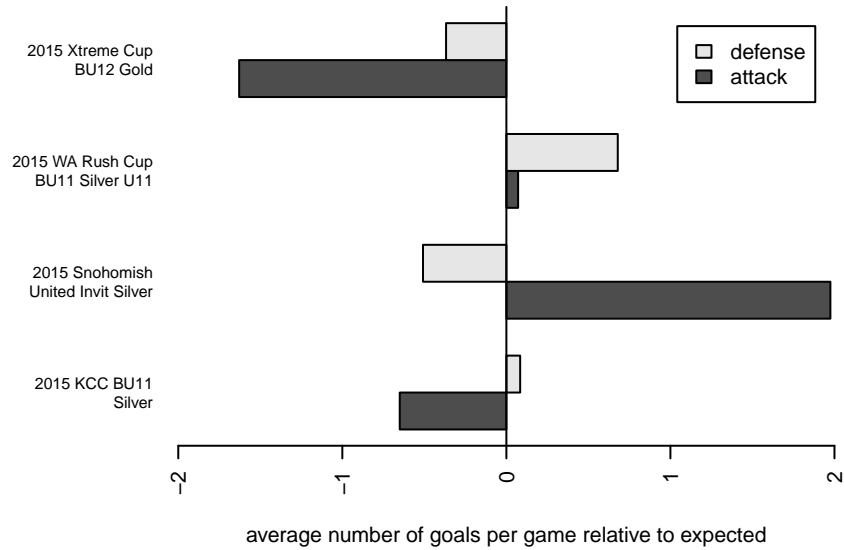

Liga Tlaxtli B04

Liga Tlaxtli
 Skagit, WA
 B04 total strength=600
 attack=0.65 defense=0.38

alt names used:
 LIGA TLAXTLITLAXTLI B11
 LIGA TLAXTLI TLAXTLI B11 (WA)
 SKV Tlaxtli [B04]

Venues played:
 2015 Snohomish United Invt Silver
 2015 KCC BU11 Silver
 2015 WA Rush Cup BU11 Silver U11
 2015 Xtreme Cup BU12 Gold

Liga Tlaxtli B04
 Dots are actual minus expected GF (blue circles) and GA (red triangles).
 Blue line is smoothed change in attack strength. Red is smoothed change in defense strength.

**attack and defense variance (black dot)
relative to other teams
and top 10 in region**

**attack and defense rating
relative to others at age
and all opponents in last 13 months**

**attack and defense rating
relative to others at age
and all opponents in last 13 months**

Performance relative to 13 month average

Performance relative to 13 month average

Distribution of opponents
 Red = Lose zone, Blue = Win zone, Green = Even
 Black line separates win/lose zones

lot. A=Neither has attack advantage, B=Opponent has both attack and defense advantage, C=Opponent has both attack and defense disadvantage, D=Both have