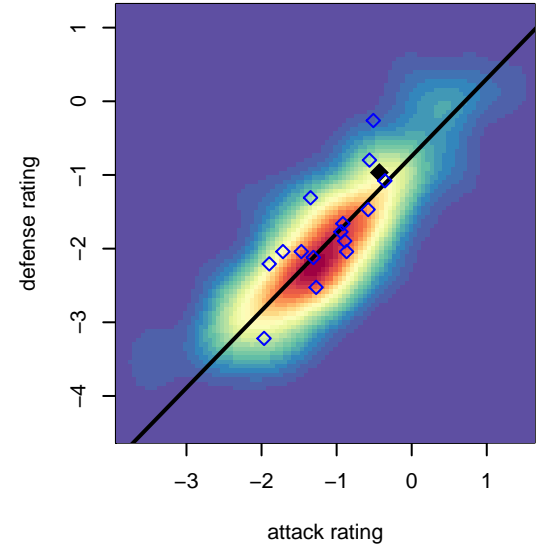

Liga Tlaxtli B04

Liga Tlaxtli
 Skagit, WA
 B04 total strength=600
 attack=0.65 defense=0.38

alt names used:
 LIGA TLAXTLITLAXTLI B11
 LIGA TLAXTLI TLAXTLI B11 (WA)
 SKV Tlaxtli [B04]

Venues played:
 2015 Snohomish United Invt Silver
 2015 KCC BU11 Silver
 2015 WA Rush Cup BU11 Silver U11
 2015 Xtreme Cup BU12 Gold

Liga Tlaxtli B04
 Dots are actual minus expected GF (blue circles) and GA (red triangles).
 Blue line is smoothed change in attack strength. Red is smoothed change in defense strength.

**attack and defense variance (black dot)
relative to other teams
and top 10 in region**

**attack and defense rating
relative to others at age
and all opponents in last 13 months**

**attack and defense rating
relative to others at age
and all opponents in last 13 months**

Performance relative to 13 month average

Performance relative to 13 month average

Distribution of opponents
 Red = Lose zone, Blue = Win zone, Green = Even
 Black line separates win/lose zones

lot. A=Neither has attack advantage, B=Opponent has both attack and defense advantage, C=Opponent has both attack and defense disadvantage, D=Both have